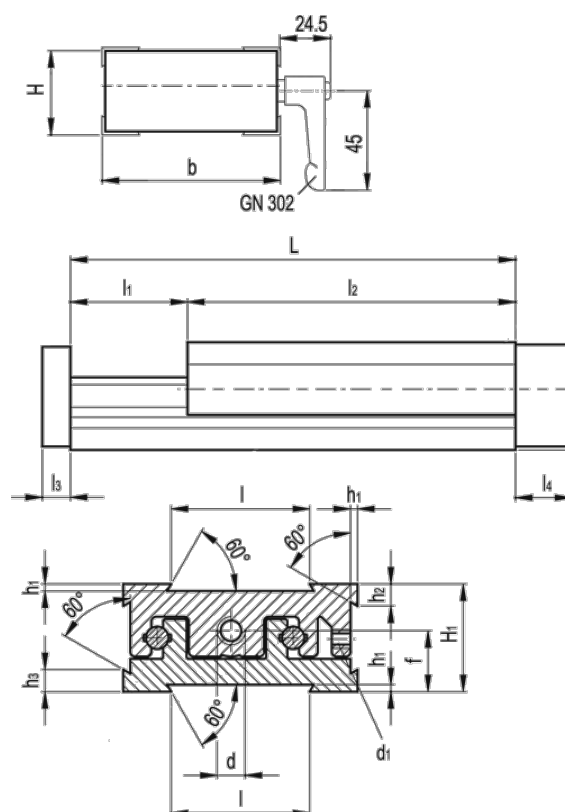

Data Sheet

Article number: 20783012

Description: Adjustable slide unit
GN 900-50-145-75-S-2

Measures

b = 50	h3 = 7.0
d = M6x1	l = 30
d1 = M4	L - l1 = 145-75
f = 13.0	l2 = 70
H = 23.0	l3 = 6
h1 = 1.5	l4 = 12
H1 = 23	
h2 = 4.5	